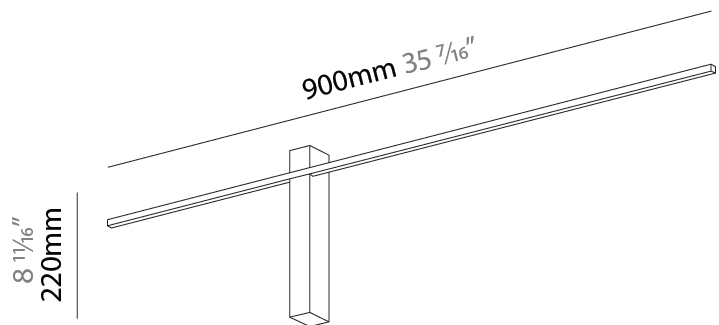

JUST BLACK LINE SURFACE

A33300-

base number LED
Dimming

1. To build a product code in our configurator select the specify button on the base model # product page
2. To build a manual product code on this datasheet choose from the options listed below in blue font and add the suffix to the base model #

GENERAL

Series: Just Black Line
Brand: Prolicht
Division: Architectural
Mounting Type: Surface
Mounting Location: Wall
Subcategory: Wall Effect

PHYSICAL

Shape: Rectangle
Length (mm): 900
Length (in): 35 7/16
Width (mm): 30
Width (in): 1 3/16
Height (mm): 40
Height (in): 1 9/16
Light Distribution: Indirect
Fixture Finish: BLK
Fixture Material: Aluminum

ELECTRICAL

Lamp Type: LED (Zhaga Standard)
Input Wattage (W): 11
Total Output Wattage (W): 10
[Dimming: Non-Dimmable](#)
Driver Included: Yes
Driver Location: Integrated
Driver Type: Constant Current - Universal
Driver Class: Class 2
Input Voltage (V): 120 - 277
Constant Current (mA): 400
Upon Request: Tri-Mode Dimming

LED

Color Temperature (°K): 3000
Max. Delivered Lumen (lm): 535
Nominal Lumen (lm): 535
CRI: >80 CRI
Lamp Life (hrs): 50000

OPTICAL

Beam Angle: 178
Adjustability: Fixed

RATINGS AND CERTIFICATIONS

Certified By: CSA Certified to UL and CSA Standards
IP rating: IP20